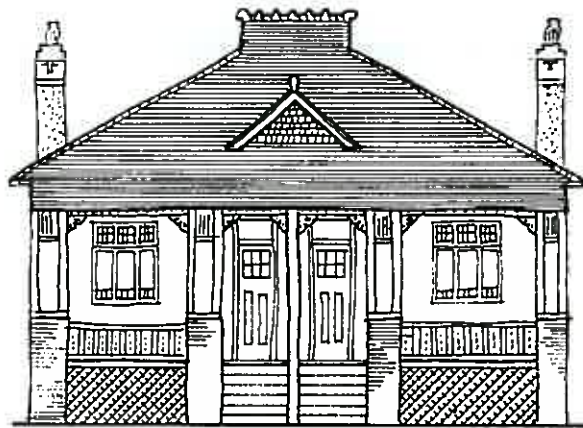

Australian Housing Styles

Colonial Georgian (1788-1850)

Victorian Gothic (1850-1880)

Victorian Italianate (1850-1890)

Late Victorian (1870-1900)

Federation (1901-1920)

Californian Bungalow (1920s and 30s)

Spanish Mission (1920s and 30s)

Ocean Liner (1930s and 40s)

Post War (1945-1960)

Modern (after 1960)

Architectural Detail I

Period	Doors	Windows	Fences
Colonial Georgian			
Victorian			
Edwardian			
Between the Wars			
Since the War			

Architectural Detail II

Period	Roofs	Chimneys	Fireplaces
Colonial Georgian			
Victorian			
Edwardian			
Between the Wars			
Since the War			

Types of Dwellings

Terrace

Semi-detached

Bungalow

Unit

Architectural Variation in the Same Dwelling Type