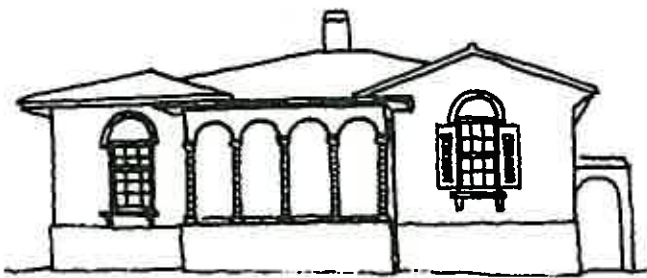

Australian Housing Styles

Colonial Georgian (1788-1850)

Victorian Gothic (1850-1880)

Victorian Italianate (1850-1890)

Late Victorian (1870-1900)

Federation (1901-1920)

Californian Bungalow (1920s and 30s)

Spanish Mission (1920s and 30s)

Ocean Liner (1930s and 40s)

Post War (1945-1960)

Modern (after 1960)

Architectural Detail I

Period	Doors	Windows	Fences
Colonial Georgian			
Victorian			
Edwardian			
Between the Wars			
Since the War			

Architectural Detail II