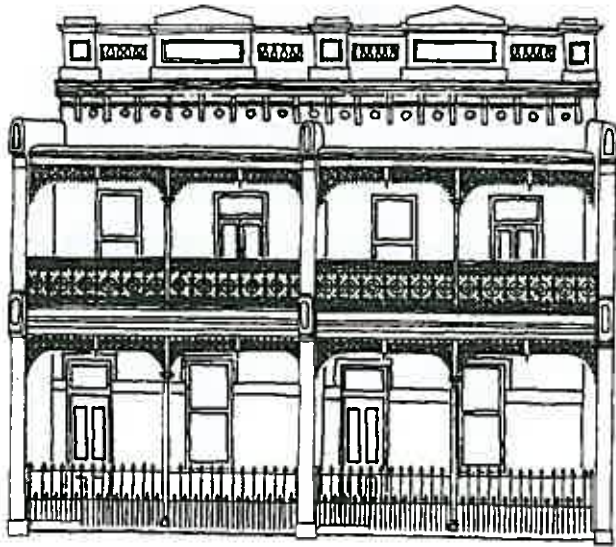

Types of Dwellings

Terrace