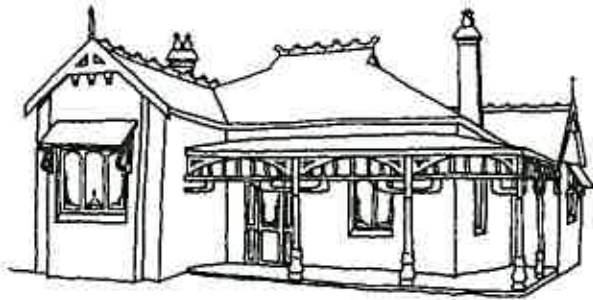

Australian Housing Styles

Colonial Georgian (1788-1850)

Victorian Gothic (1850-1880)

Victorian Italianate (1850-1890)

Late Victorian (1870-1900)

Federation (1901-1920)

Californian Bungalow (1920s and 30s)

Spanish Mission (1920s and 30s)

Ocean Liner (1930s and 40s)

Post War (1945-1960)

Modern (after 1960)

Architectural Detail I

Period	Doors	Windows	Fences
Colonial Georgian			
Victorian			
Edwardian			
Between the Wars			
Since the War			

Architectural Detail II