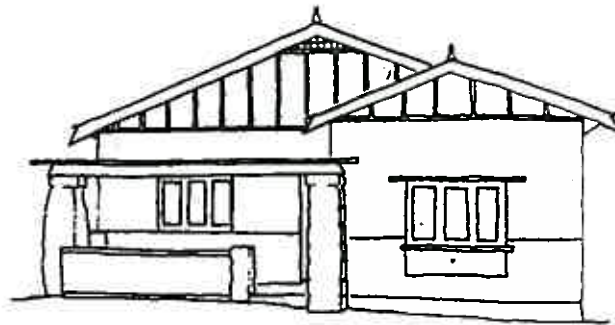

Australian Housing Styles

Colonial Georgian (1788-1850)

Victorian Gothic (1850-1880)

Victorian Italianate (1850-1890)

Late Victorian (1870-1900)

Federation (1901-1920)

Californian Bungalow (1920s and 30s)

Spanish Mission (1920s and 30s)

Ocean Liner (1930s and 40s)

Post War (1945-1960)

Modern (after 1960)

Architectural Detail I

Period	Doors	Windows	Fences
Colonial Georgian			
Victorian			
Edwardian			
Between the Wars			
Since the War			

Architectural Detail II